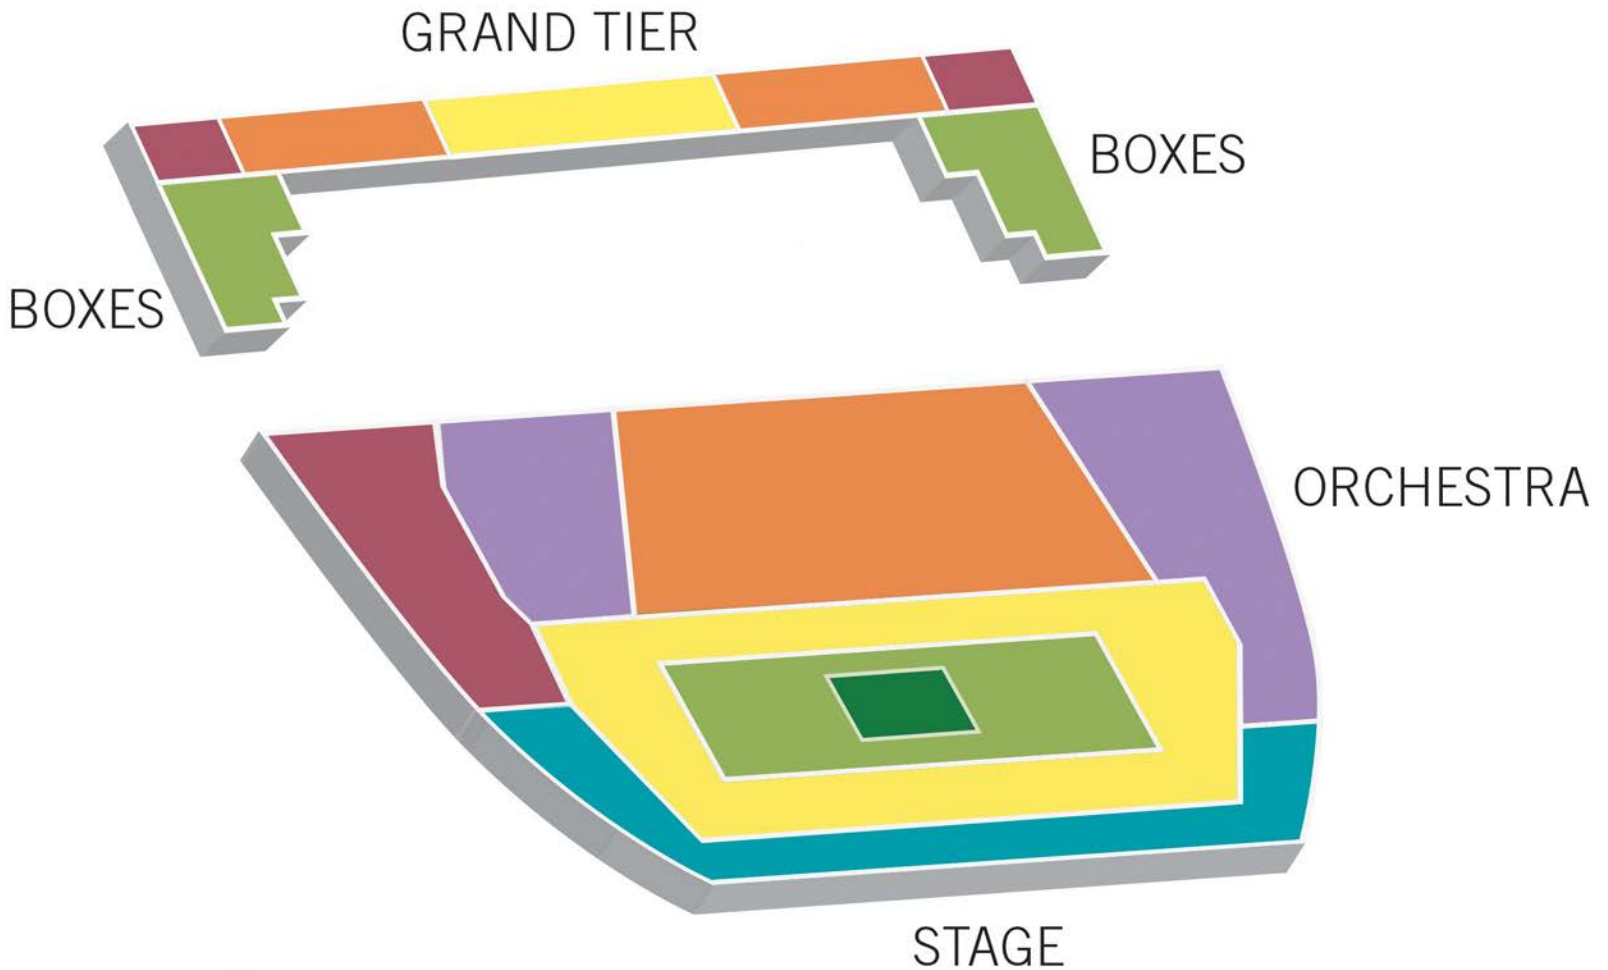

SEATING CHART

CLASSICAL SERIES

- Exclusive Premier Donor Seating
This section is reserved exclusively for Conductor's Circle donors and above (annual gifts of \$5,000+).
- Premium
- Price Level 2
- Price Level 3
- Price Level 4
- Price Level 5
- Price Level 6